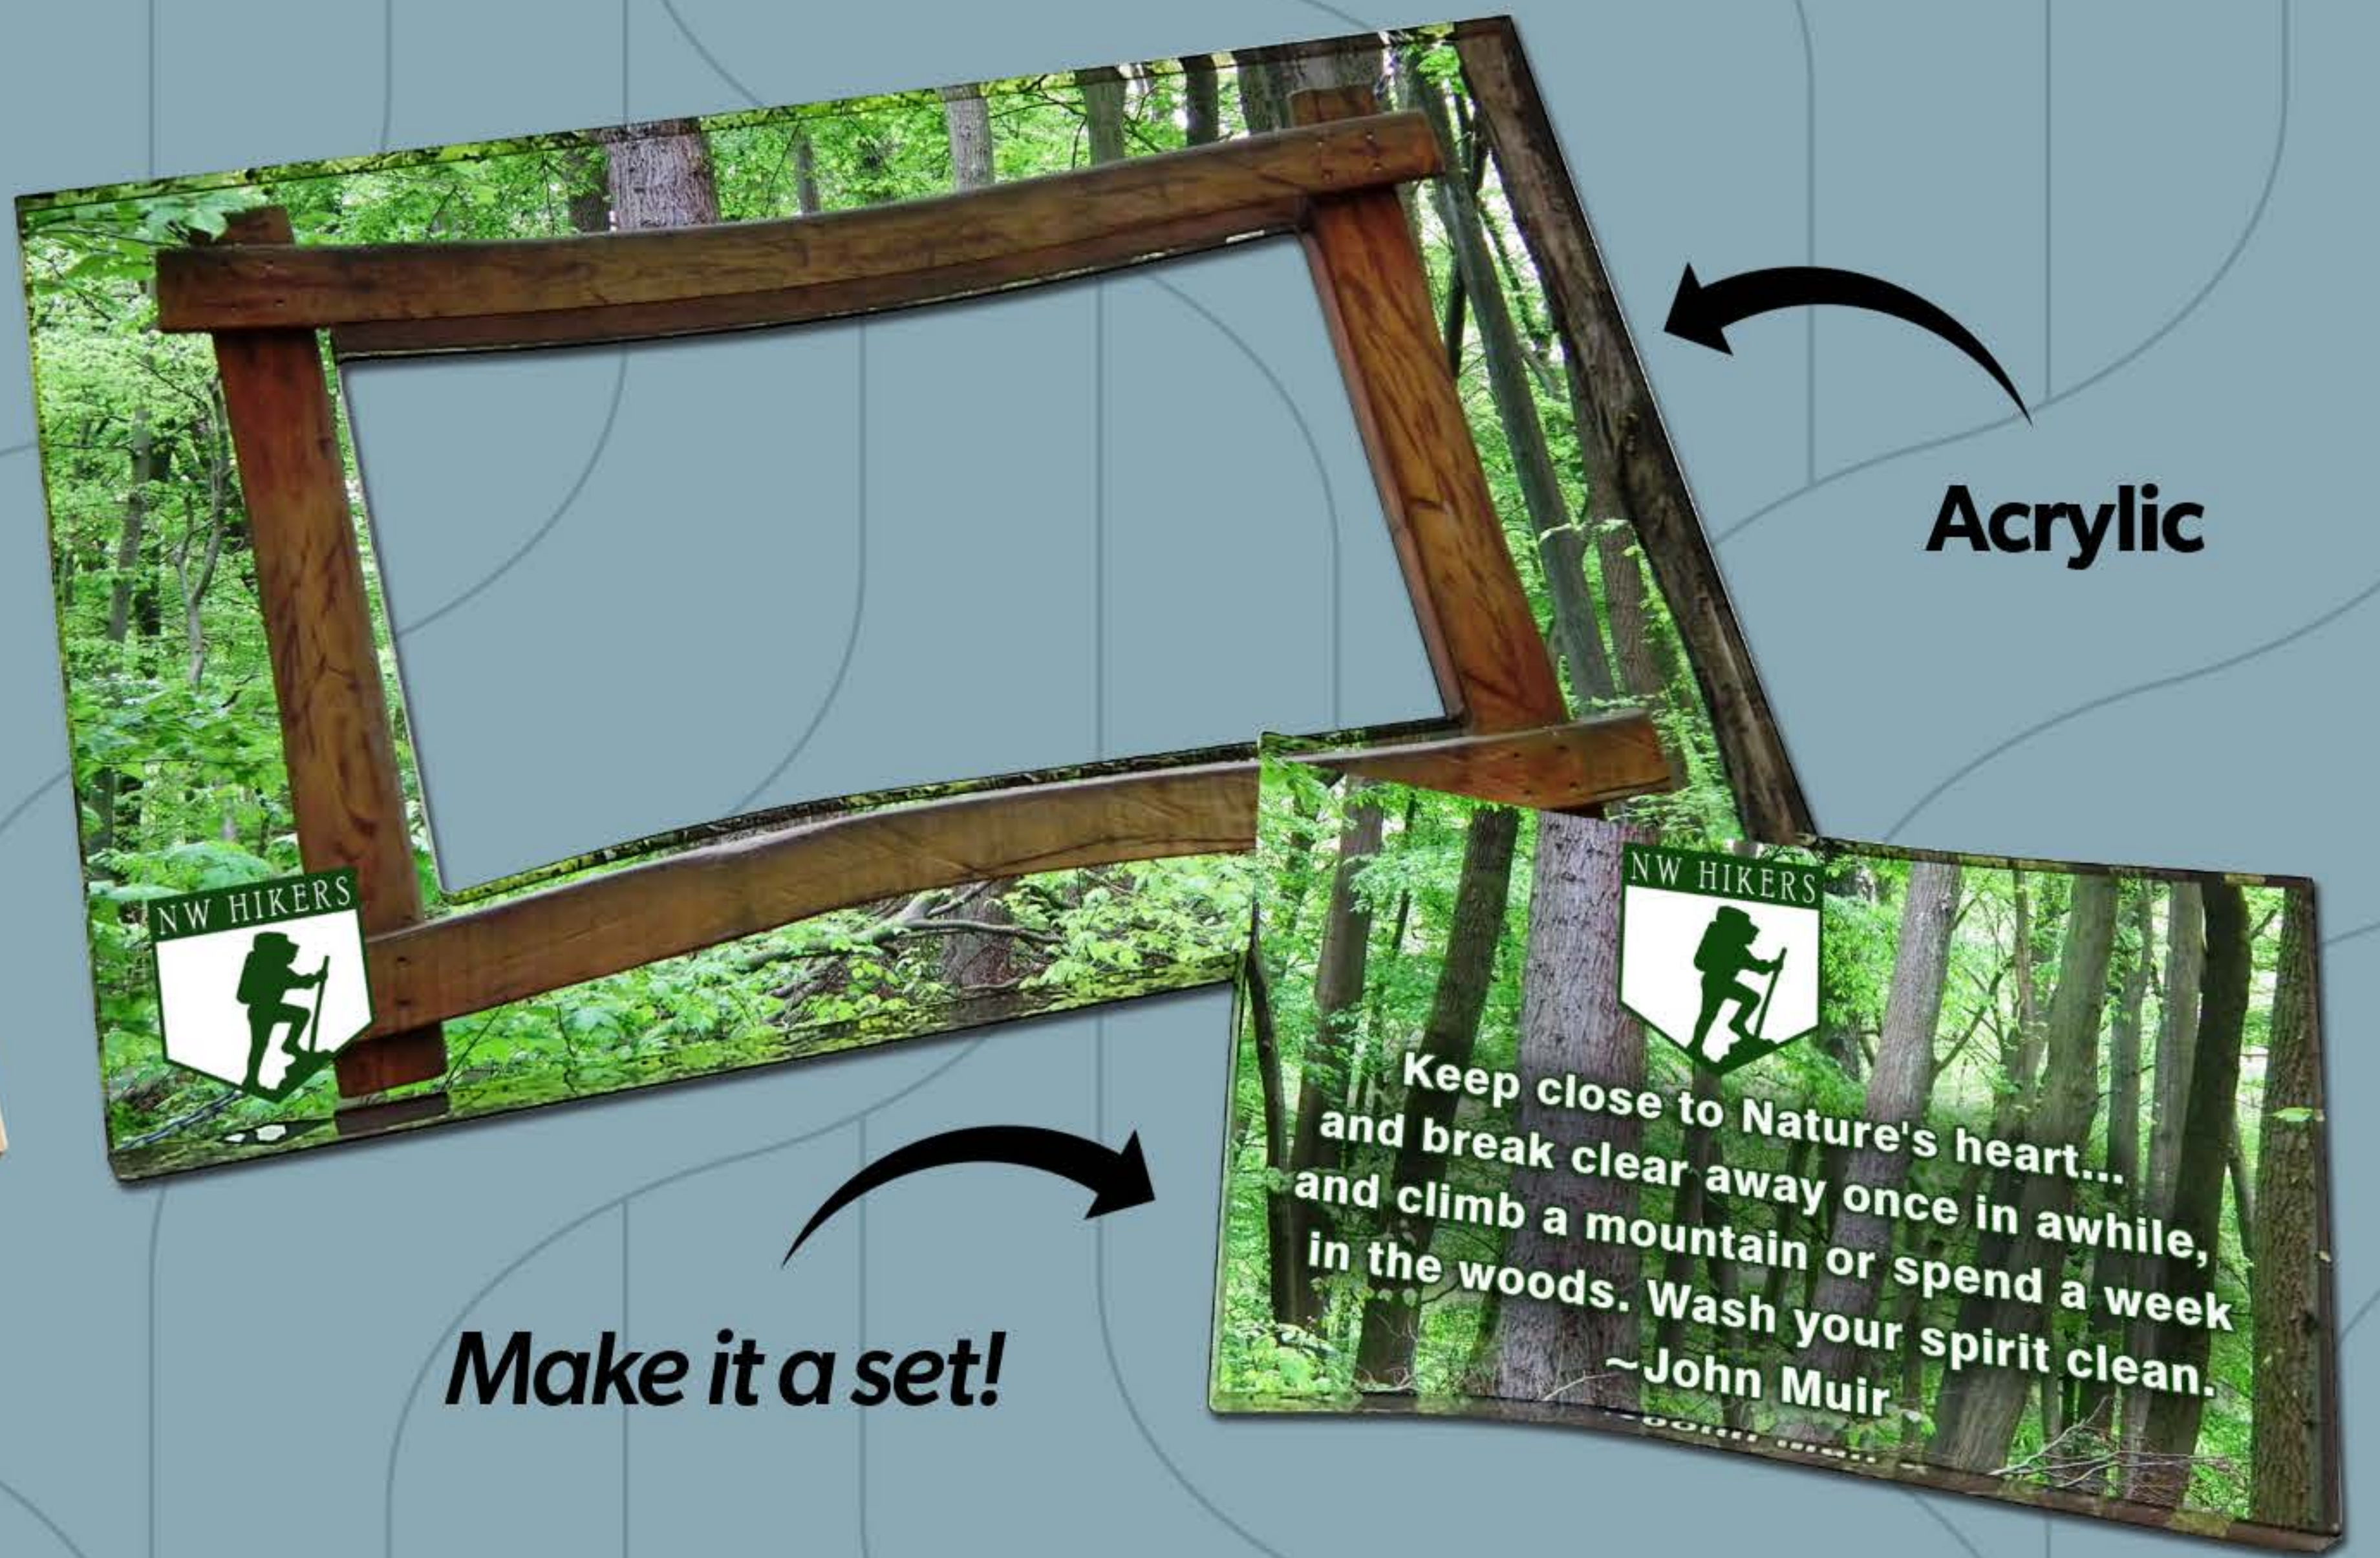

Birch

Acrylic

Make it a set!

Bamboo

Eco Wood

MAGNET FRAMES

Multiple Material Options
Strong Magnet Backing

UV + Laser Etched Graphics
FREE Custom Shaping