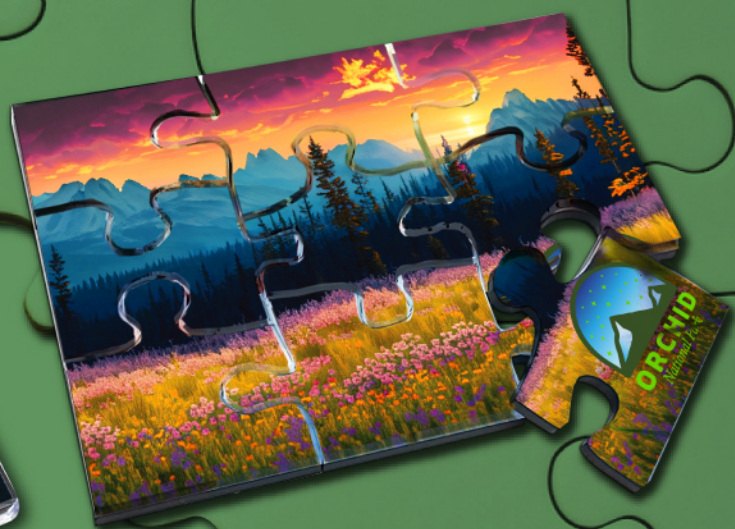

Complete Marketing with Puzzles

COLOR IMPRINTS
LARGE MEDIUM & SMALL
SIZES AVAILABLE

↑ CLEAR PLASTIC CASE
OPTIONS AVAILABLE

MULTIPLE PRINT OPTIONS
ULTRA VIVID &
FULL COLOR

ACRYLIC & RECYCLED WOOD PUZZLES

↑ 1/8" CLEAR ACRYLIC OVER 1/8" BLACK

↑ PERSONALIZED WITH YOUR PHOTOS