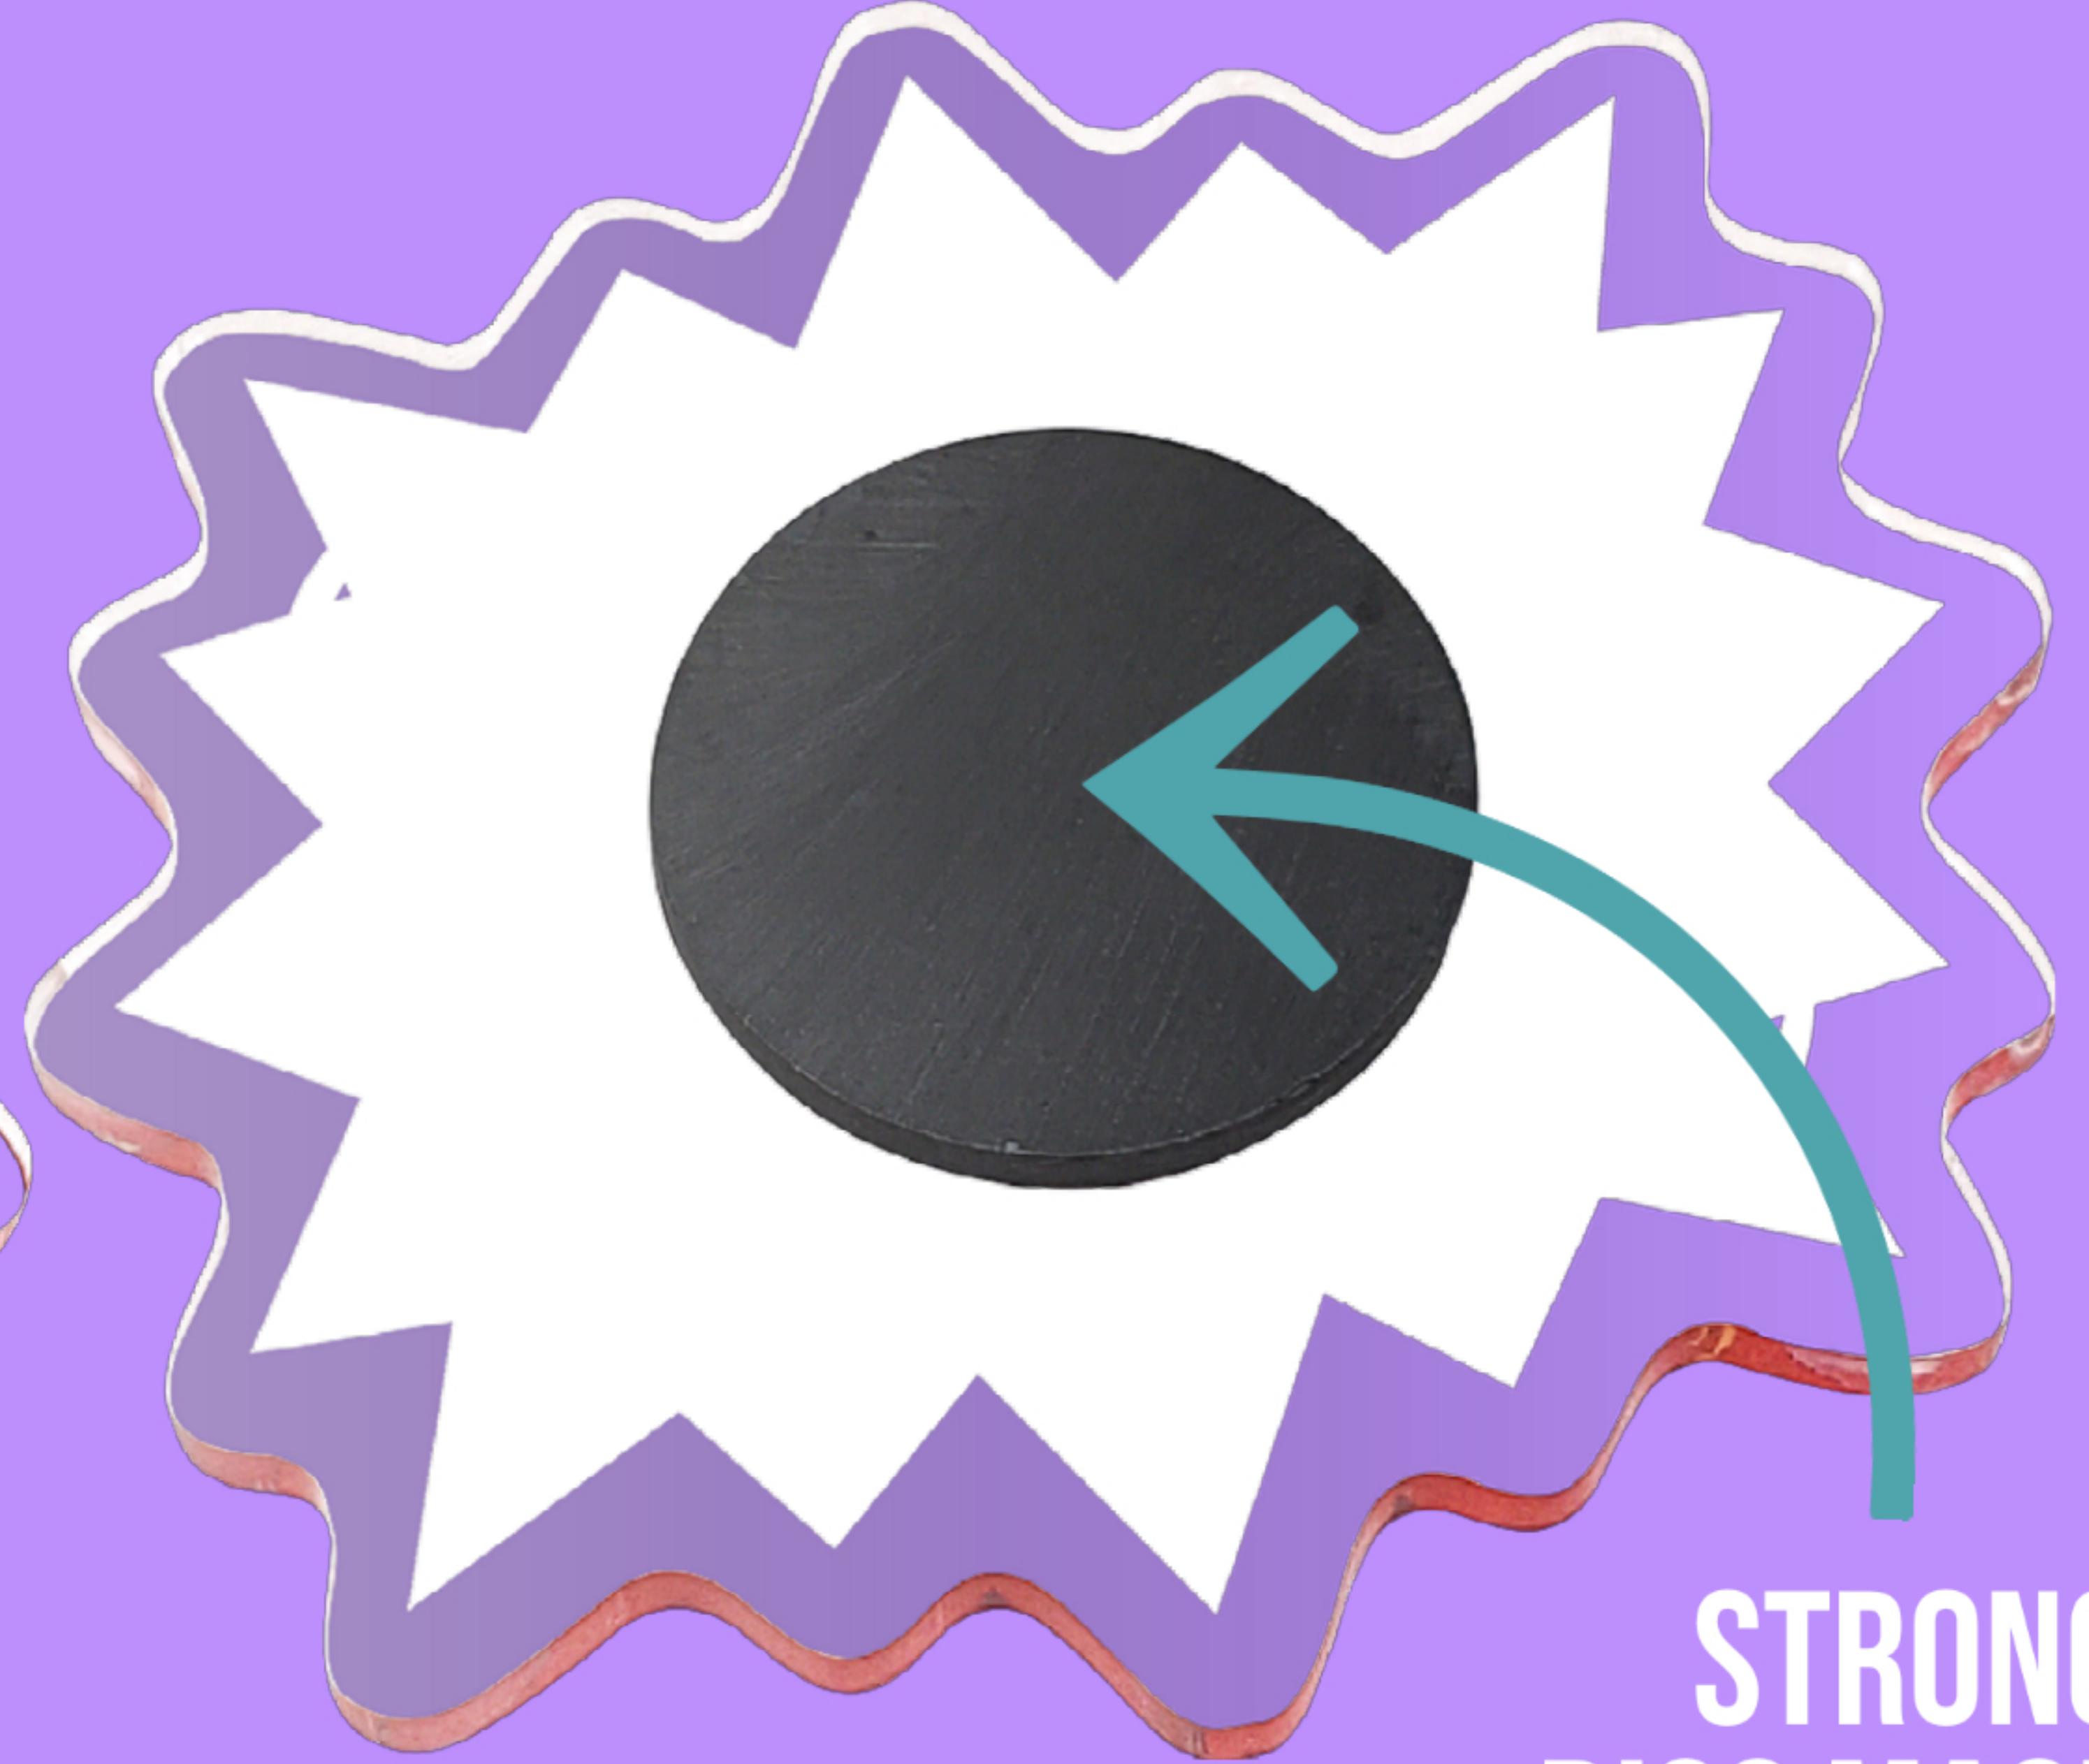

## MAGNET OPTION

ITEM CODE: MAGNET-AUQ

STRONG  
DISC MAGNET

MADE FROM 1/8" CLEAR ACRYLIC

FRONT SIDE VIEW

BACK SIDE VIEW