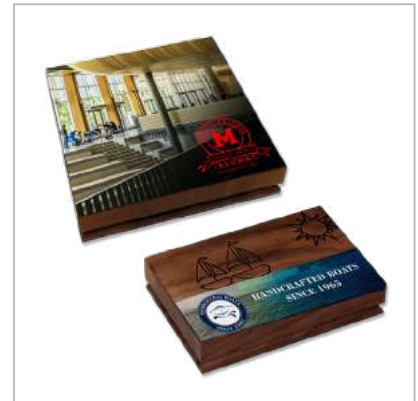

WALNUT PAPERWEIGHTS

A variety of sizes and imprint options are available.

The possibilities are endless with our many materials and imprint methods.
Low minimums, quick turn times, and no die charges.
Please contact us to discuss your custom projects!