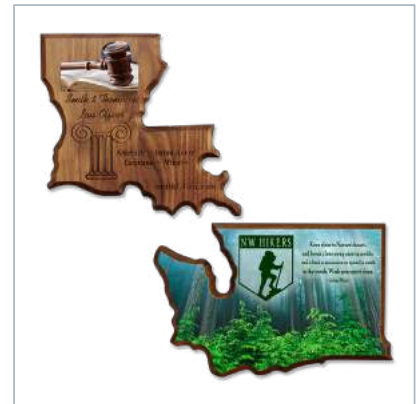

**PUZZLE CUBES**

Full color acrylic puzzle cube.

**TICKET HOLDERS**

Clear acrylic ticket holder with full color acrylic base.

**NOTEPAD HOLDERS**

A variety of options are available with full color, Ultra Vivid or laser etch.

**MAGNETIC RULERS**

Multiple materials and imprint methods are available.

**WALNUT STATE SHAPE PLAQUES**

All 50 states available. Hawaii is the big island only.

**WALNUT WALL PLAQUES**

A variety of edge styles, sizes and imprint options are available.