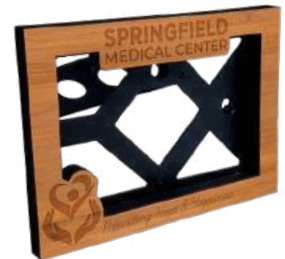

Easel Frame Code: **FRAME-BUE/BEE** - Add \$5.40 (P) - Available in 4x5, 4x6, 5x7 sizes  
Center cut out of magnet frame available for \$0.50 (P) - Laser Etching add \$ 2.60 (P)

Insert sizes are approximately 1" smaller in each direction	2" X 3" Outer Dimension	3"x4" Outer Dimension	4"x5" Outer Dimension	4"x6" Outer Dimension	5"x7" Outer Dimension
50 Pieces	\$5.06	\$10.13	\$15.05	\$20.05	\$30.07
100 Pieces	\$3.96	\$7.91	\$11.76	\$15.66	\$23.49
250 Pieces	\$3.63	\$7.26	\$10.79	\$14.37	\$21.55
500 Pieces	\$3.33	\$6.66	\$9.90	\$13.18	\$19.78
1,000 Pieces	\$3.20	\$6.40	\$9.52	\$12.68	\$19.01

Set up: \$75 (R)

(P)

ITEM CODE: **FRAME-BU**

UV Frame Shown with Photo

ITEM CODES:  
**FRAME-BU/BUE**  
**FRAME-BE/BEE**

ITEM CODE: **FRAME-BEE**

Laser Etched Easel Frame  
Add \$5.40 (P) for Easel  
Add \$2.50 (P) for etching