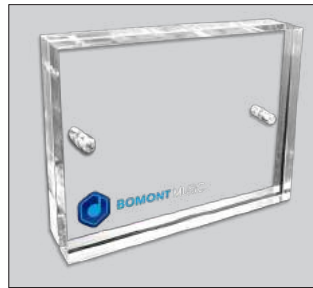

CUSTOM ACRYLIC BLOCK FRAMES

CATALOG PAGE: 28 / PACKAGING: BULK WRAPPED

These frames feature two pieces of 3/8" clear acrylic held together with two sets of cylinder magnets. Each one is printed with our Ultra Vivid or Laser etched process. Blank frames are also available. Please contact us for a custom quote.

2"x 3" Frames have only one magnet location
Laser Etching add $ 2.60 (P)

	2" X 3"	3"x4"	4"x5"	3x7"
25 Pieces	$16.76	$33.53	$45.33	$50.40
50 Pieces	$13.10	$26.19	$35.42	$39.37
100 Pieces	$12.02	$24.03	$32.49	$36.12
250 Pieces	$11.02	$22.05	$29.81	$33.14
500 Pieces	$10.60	$21.20	$28.66	$31.86

Set up: $75 (R) (P)

ITEM CODES:
FRAME-AUZ
FRAME-AEZ

ITEM CODE:
FRAME-AU

Ultra Vivid Frame

ITEM CODE:
FRAME-AE