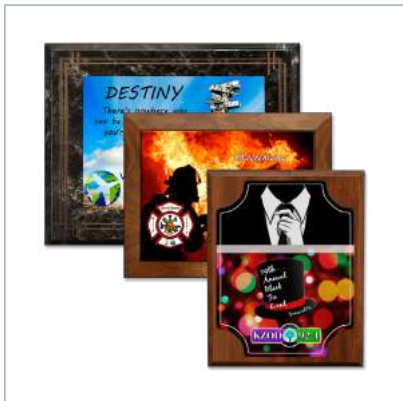

WALNUT WALL PLAQUES

A variety of edge styles, sizes and imprint options are available.