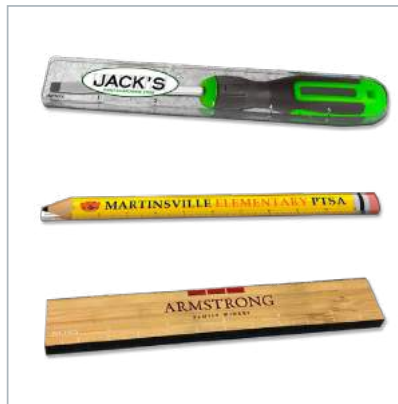

Set up: **\$75 (R)** (P)

ITEM CODE:  
**WINE-AU**

Ultra Vivid Wine Charm

ITEM CODE:  
**WINE-AE**

Laser Etched Wine Charm  
Add \$0.60 (P)

**WINE CADDIES**

Available for 2 or 4 glasses in multiple materials and imprints.

**PUZZLE CUBES**

Full color acrylic puzzle cube.

**TICKET HOLDERS**

Clear acrylic ticket holder with full color acrylic base.

**NOTEPAD HOLDERS**

A variety of options are available with full color, Ultra Vivid or laser etch.