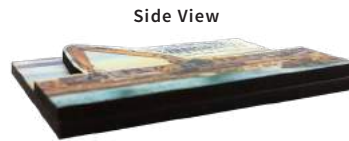

RECYCLED WOOD DUAL LAYER MAGNETS

CATALOG PAGE: 9 / PACKAGING: **BULK WRAPPED**

These magnets feature two layers of 1/8" thick recycled wood that can be laser cut to create your custom image. Each one is printed with our durable Ultra Vivid process and given a strong, 25 mil magnetic backing.

ITEM CODE:
MAGNET-WUD

Replace standard full magnet backing with 1" ceramic magnet - take $0.30 (P) off listed pricing

	2 Square Inches	3 Square Inches	4 Square Inches	5 Square Inches	6 Square Inches
50 Pieces	$6.77	$7.49	$8.04	$8.79	$9.37
100 Pieces	$5.29	$5.85	$6.28	$6.87	$7.32
250 Pieces	$4.86	$5.37	$5.76	$6.30	$6.72
500 Pieces	$4.45	$4.93	$5.29	$5.78	$6.16
1,000 Pieces	$4.28	$4.74	$5.08	$5.56	$5.93

Set up: $80 (R)

(P)

Side View

FLEXIBLE MAPLE WOOD MAGNETS

CATALOG PAGE: 9 / PACKAGING: **BULK WRAPPED**

These magnets feature 25 mil maple wood and can be cut into almost any shape. Each one is printed with our durable Ultra Vivid process and given a strong, 25 mil magnetic backing.

ITEM CODES:
MAGNET-RMV1
MAGNET-DEM

Due to the nature of this material some shapes or dimensions may incur additional costs.

Laser Etched Code: MAGNET-DEM - Add $0.90 (P)

	4 Square Inches	5 Square Inches	6 Square Inches	7 Square Inches	8 Square Inches	9 Square Inches	12 Square Inches	20 Square Inches
50 Pieces	$3.83	$4.93	$5.75	$6.91	$8.11	$9.20	$13.79	$22.99
100 Pieces	$2.99	$3.85	$4.49	$5.40	$6.33	$7.19	$10.77	$17.96
250 Pieces	$2.75	$3.53	$4.12	$4.95	$5.81	$6.60	$9.88	$16.48
500 Pieces	$2.52	$3.24	$3.78	$4.54	$5.33	$6.05	$9.07	$15.12
1,000 Pieces	$2.42	$3.12	$3.63	$4.37	$5.13	$5.82	$8.72	$14.54

Set up: $75 (R)

(P)

ITEM CODE:
MAGNET-RMV1

ITEM CODE:
MAGNET-DEM

FLEXIBLE CHERRY WOOD MAGNETS

CATALOG PAGE: 9 / PACKAGING: **BULK WRAPPED**