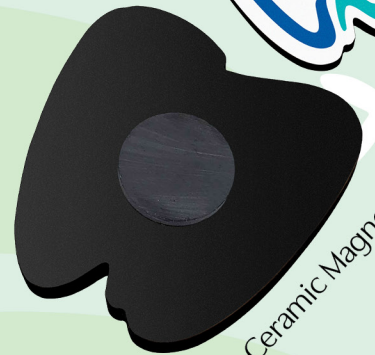

Unveil the Magic of Recycled Wood Products!

made from reclaimed saw dust

Bag Tags

Zipper Pulls

Keytags

Ornaments

Name Badges

Phone Stands

Lapel Pins

Dog Tags

Dual Layer Magnets

Single Layer Magnets

Ceramic Magnet

COASTERS • FRAMES • DESK & WALL PLAQUES
HANGING SIGNS • PUZZELS • & MORE